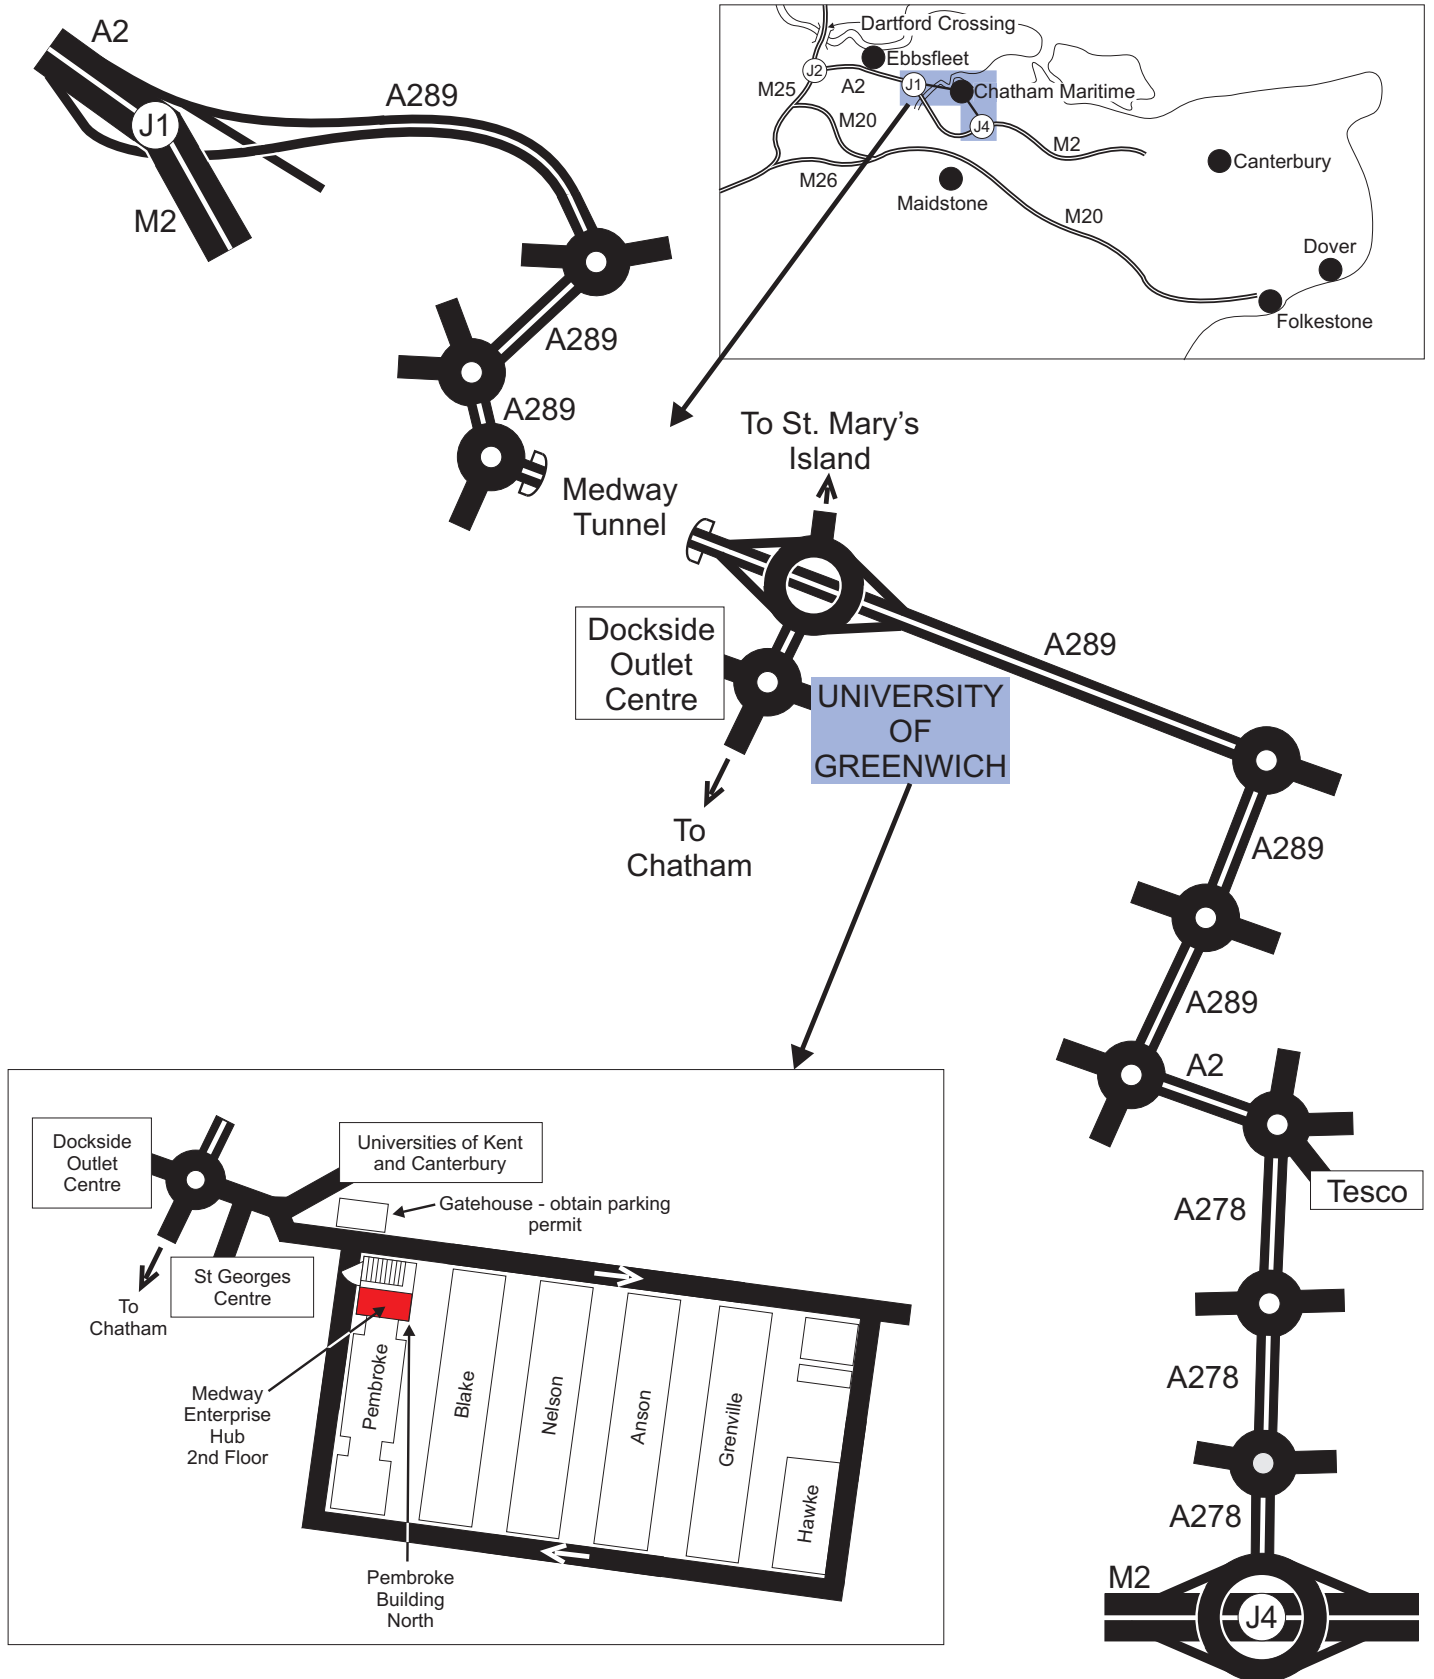

# Where to find us

Medway Enterprise Hub,  
University Of Greenwich,  
Chatham Maritime,  
Kent, ME4 4TB

T: 020 8331 9848  
F: 01634 883486  
E: info@c8s.co.uk